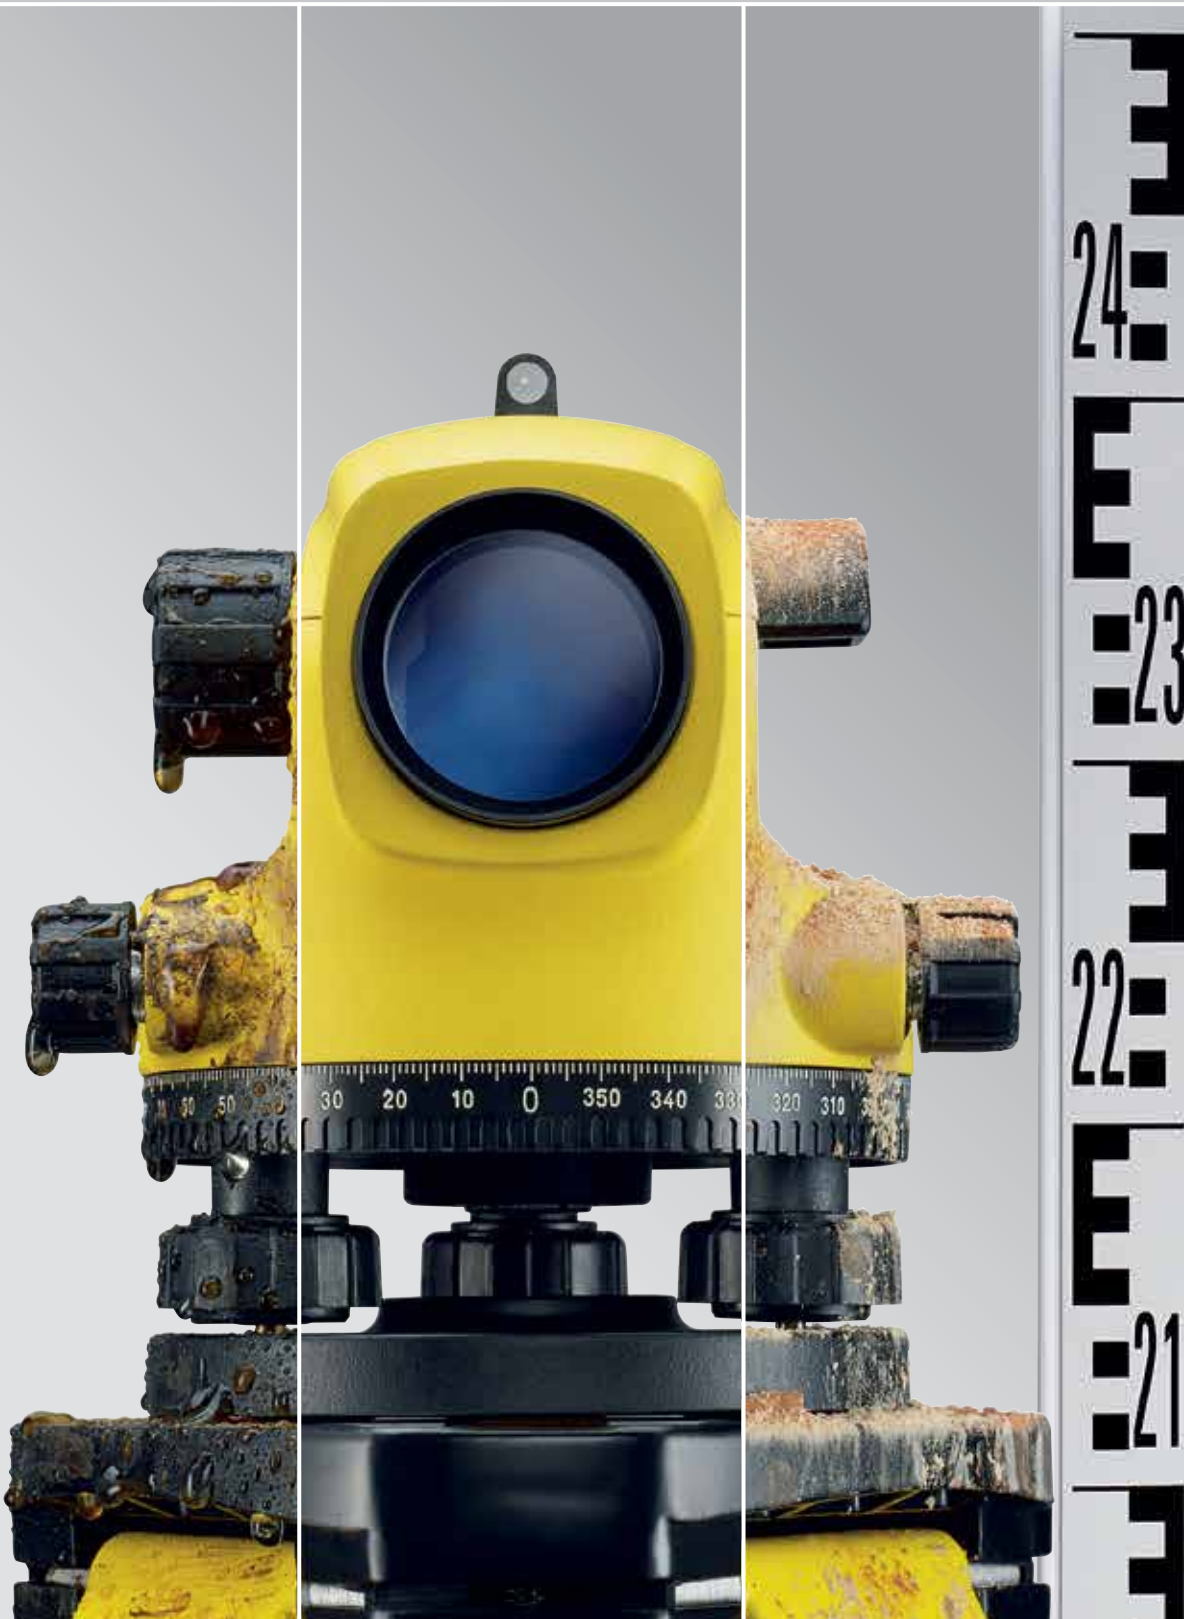

GeoMax Automatic Level ZAL100 Series

ZAL100 Series

Suitable for outdoor as well as for indoor use the user friendly ZAL100 Auto Level Series from GeoMax is your guarantee to get the job done, accurate and on time.

Built to Last

With the ZAL100 Series GeoMax introduces an automatic level to the construction industry designed for your daily levelling tasks with outstanding price-to-performance ratio. Meeting the IP54 class specifications guarantees all weather operation of the ZAL100 Series and provides you with an instrument that "Works when you do!".

Telescope

	ZAL132	ZAL128	ZAL124	ZAL120
Objective aperture	36mm clear objective lens			
Magnification	32x	28x	24x	20x
Image	Erect			
Field of view	< 2.1m at 100m			
Minimum focusing distance	< 1.0m			
Reticle	Cross hairs, with stadia lines			
Stadia multiplication constant	100			
Stadia additive constant	0			

Horizontal Circle

Diameter	106mm			
Graduation / Intervals	360° / 1°			

General

Sensitivity of circular bubble	8' / 2mm			
Mirror for circular level	Plane mirror			
Horizontal fine motion screws	Double-sided endless drive			
Dust and Water resistance	Conforms to IP54 (IEC60529)			
Base / Base screw	Concave and flat / 5/8"			
Weight	1.5kg			
Operating temperature range	-20° C to +40° C			